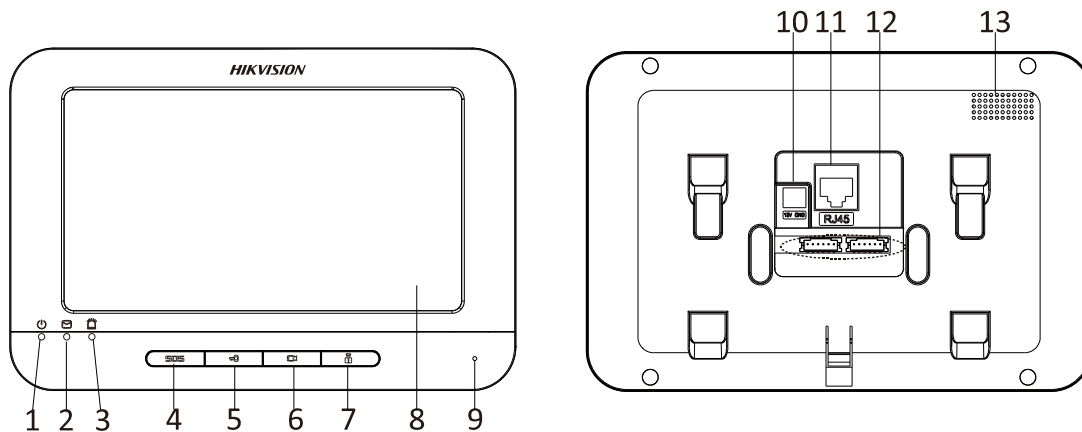

Appearance and Interfaces

Index	Description	Index	Description
1	Power Supply Indicator	8	LCD Display Screen
2	Information Indicator	9	Microphone
3	Alarm Indicator	10	Power Supply Interface
4	SOS Key	11	Network Interface
5	Unlock Key	12	Terminals
6	Live View Key	13	Loudspeaker
7	Management Center Key		

Distributed by

Available Model

DS-KH6310-W

HIKVISION®

Headquarters

No.555 Qianmo Road, Binjiang District,
Hangzhou 310051, China
T +86-571-8807-5998
overseasbusiness@hikvision.com

Hikvision USA
T +1-909-895-0400
sales.usa@hikvision.com

Hikvision Europe
T +31-23-55-42-770
info.eu@hikvision.com

Hikvision Middle East
T +971-4-8816086
salesme@hikvision.com

Hikvision Russia
T +7-495-669-67-99
sateru@hikvision.com

Hikvision India
T +91-22-28469900
sales@pramahikvision.com

Hikvision Italy
T +39-0438-6902
info.it@hikvision.com

Hikvision France
T +33(0)1-85-330-450
info.fr@hikvision.com

Hikvision Spain
T +34-91-737-16-55
info.es@hikvision.com

Hikvision Poland
T +48-22-460-01-50
poland@hikvision.com

Hikvision UK
T +01628-902140
support.uk@hikvision.com

Hikvision Singapore
T +65-6684-4718
sg@hikvision.com

Hikvision Oceania
T +61-2-8599-4233
salesau@hikvision.com

Hikvision Canada
T +1-909-895-0400
sales.usa@hikvision.com

Hikvision Korea
T +82-31-731-8841
sales.korea@hikvision.com

Hikvision Brazil
T +55 11 3318-0050
Latam.support@hikvision.com

Hikvision Africa
T +27 (0) 0351172
sale.africa@hikvision.com

Hikvision Hong Kong
T +852-2151-1761