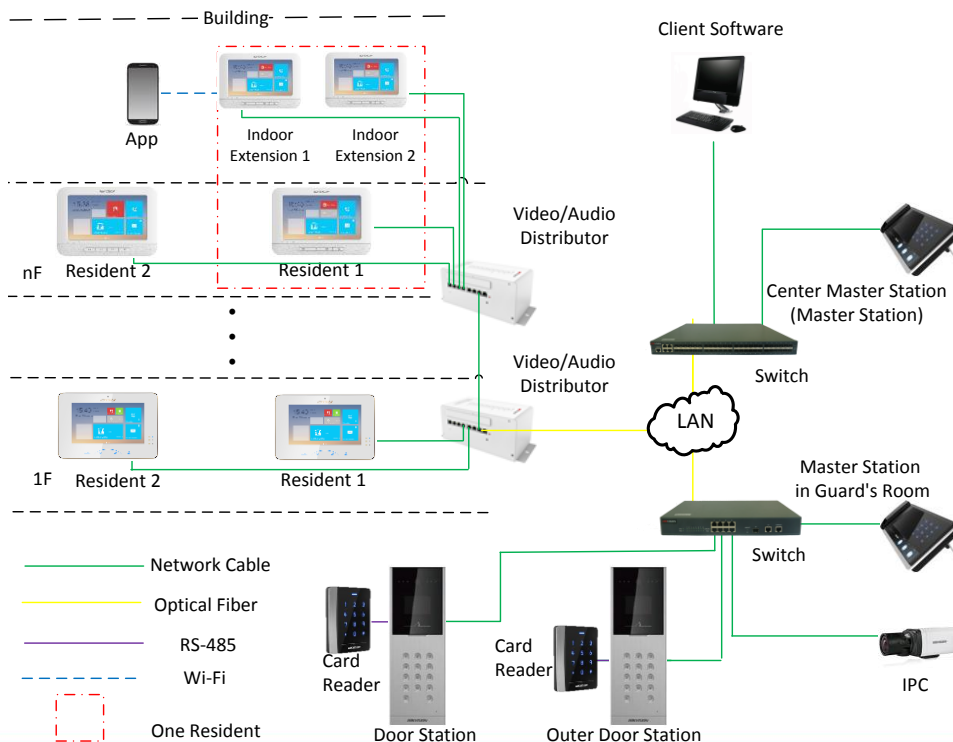

Typical Application